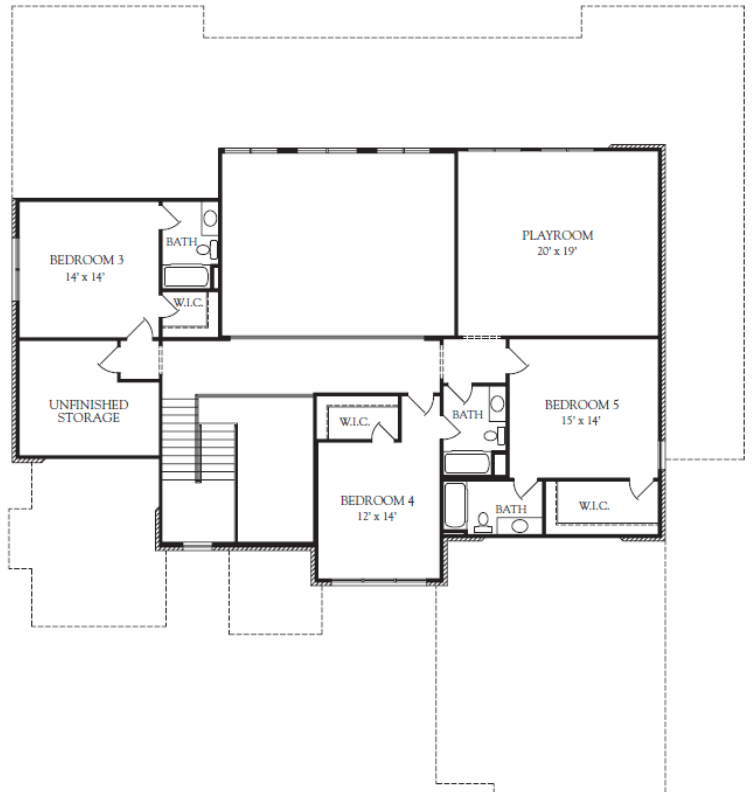

# TURNBERRY

5 Bedrooms  
5 1/2 Baths

First floor: 3,689 sq.ft.  
 Second floor: 2,032 sq.ft.  
 Total heated area: 5,721 sq.ft.  
 Unfinished Storage: 166 sq.ft.  
 Garage: 838 sq.ft.  
 Porches: 357 sq.ft.  
 Total Covered: 7,082 sq.ft.

This represents Elevation I only. Other elevations may change the interior room dimensions and size of home. Please see sales representative for details. Square footage calculated from outside exterior walls. Second floor two story space counted as half. All calculations are approximate.

*First Floor*

*Second Floor*