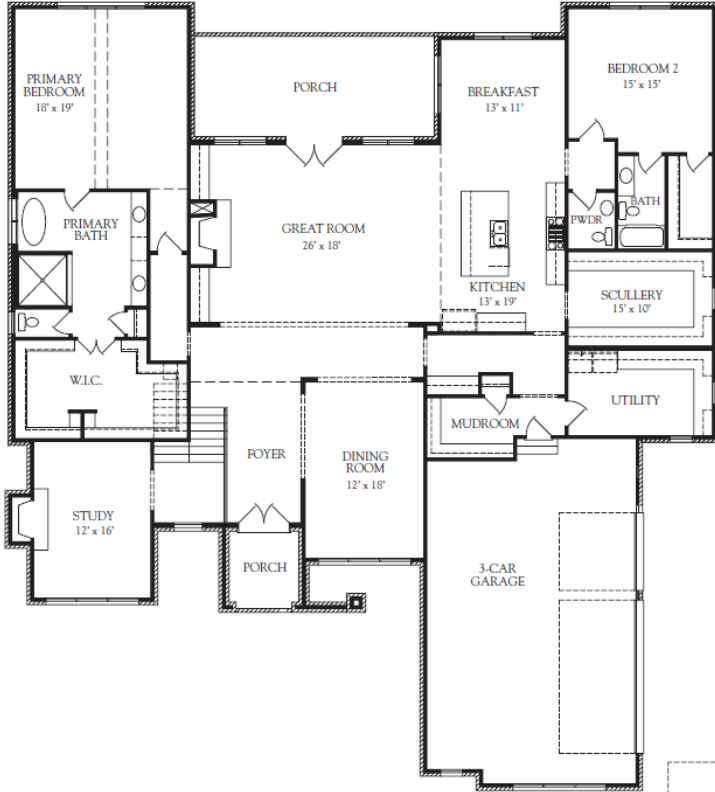

# TURNBERRY

TURNBERRY D

TURNBERRY A

TURNBERRY B

# TURNBERRY

5 Bedrooms  
5 1/2 Baths

First floor: 3,689 sq.ft.  
 Second floor: 2,032 sq.ft.  
 Total heated area: 5,721 sq.ft.  
 Unfinished Storage: 166 sq.ft.  
 Garage: 838 sq.ft.  
 Porches: 357 sq.ft.  
 Total Covered: 7,082 sq.ft.

This represents Elevation I only. Other elevations may change the interior room dimensions and size of home. Please see sales representative for details. Square footage calculated from outside exterior walls. Second floor two story space counted as half. All calculations are approximate.

*First Floor*

*Second Floor*