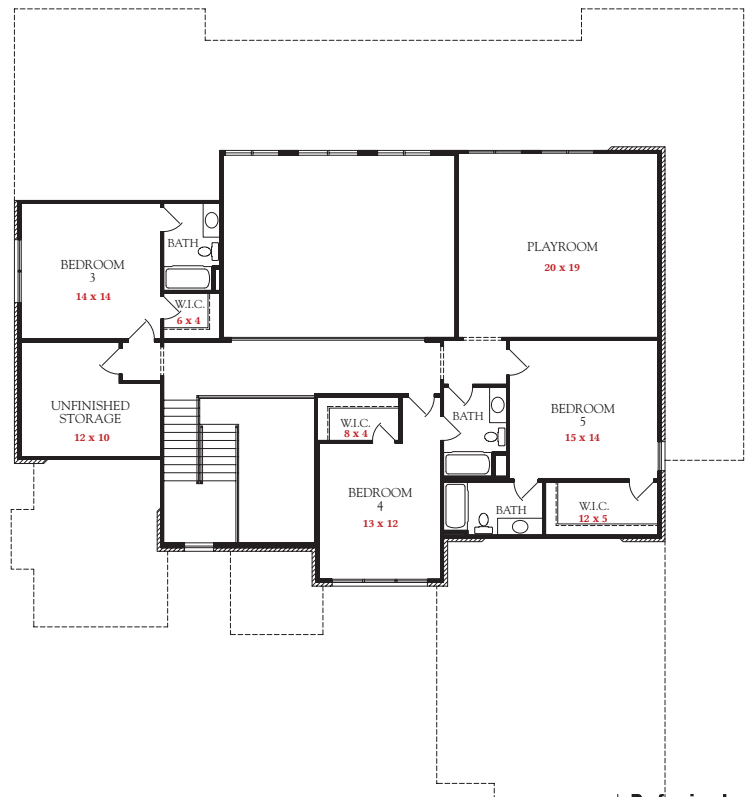

# TURNBERRY

5 Bedrooms  
5 1/2 Baths

First floor:	3,702 sq.ft.
Second floor:	2,032 sq.ft.
Total heated area:	5,734 sq.ft.
Unfinished Storage:	166 sq.ft.
Garage:	778 sq.ft.
Porches:	357 sq.ft.
Total Covered:	7,035 sq.ft.

This represents Elevation I only. Other elevations may change the interior room dimensions and size of home. Please see sales representative for details. Square footage calculated from outside exterior walls. Second floor two story space counted as half. All calculations are approximate.

First Floor

Second Floor