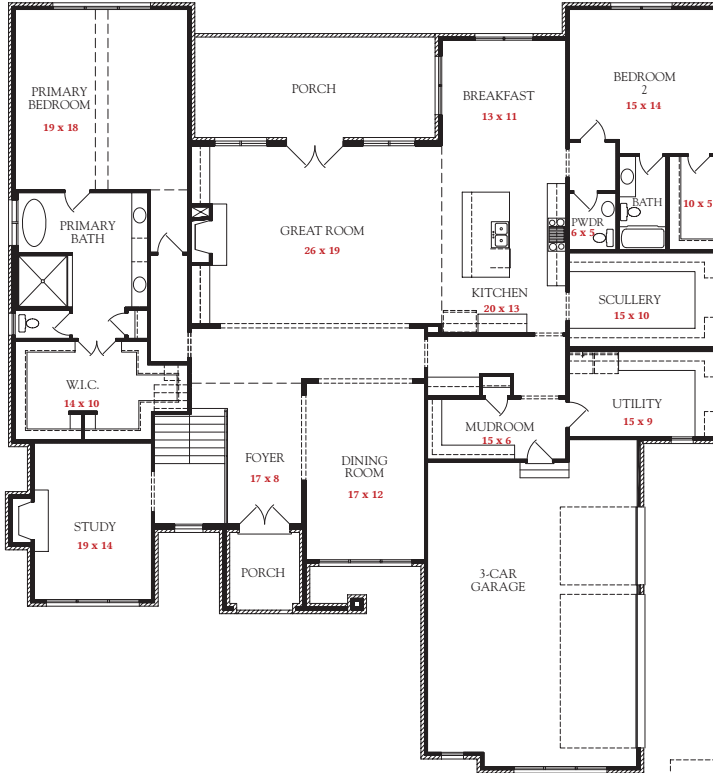

# TURNBERRY

5 Bedrooms  
5 1/2 Baths

First floor:	3,702 sq.ft.
Second floor:	2,032 sq.ft.
Total heated area:	5,734 sq.ft.
Unfinished Storage:	166 sq.ft.
Garage:	778 sq.ft.
Porches:	357 sq.ft.
Total Covered:	7,035 sq.ft.

This represents Elevation I only. Other elevations may change the interior room dimensions and size of home. Please see sales representative for details. Square footage calculated from outside exterior walls. Second floor two story space counted as half. All calculations are approximate.

First Floor

Second Floor